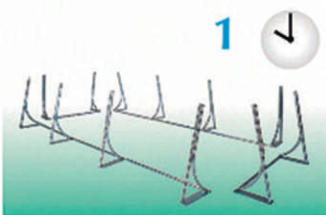

TUFF POOLS

Built to withstand the TUFFest customers!

Buy Today, Swim Today!

TUFF POOLS

www.tuffpools.com

BUILT TO LAST A LIFETIME!

Available Rectangle Sizes:

9' x 17' x 48"
11' x 21' x 48"
13' x 25' x 48"
17' x 30' x 48"

Available Round Sizes:

15' Round x 50"
20' Round x 50"

This pool can be assembled within one hour without any tools.

Assembly of the legs and the lower parts of the metal frame

Location of the liner

Assembly of the upper parts of the metal frame